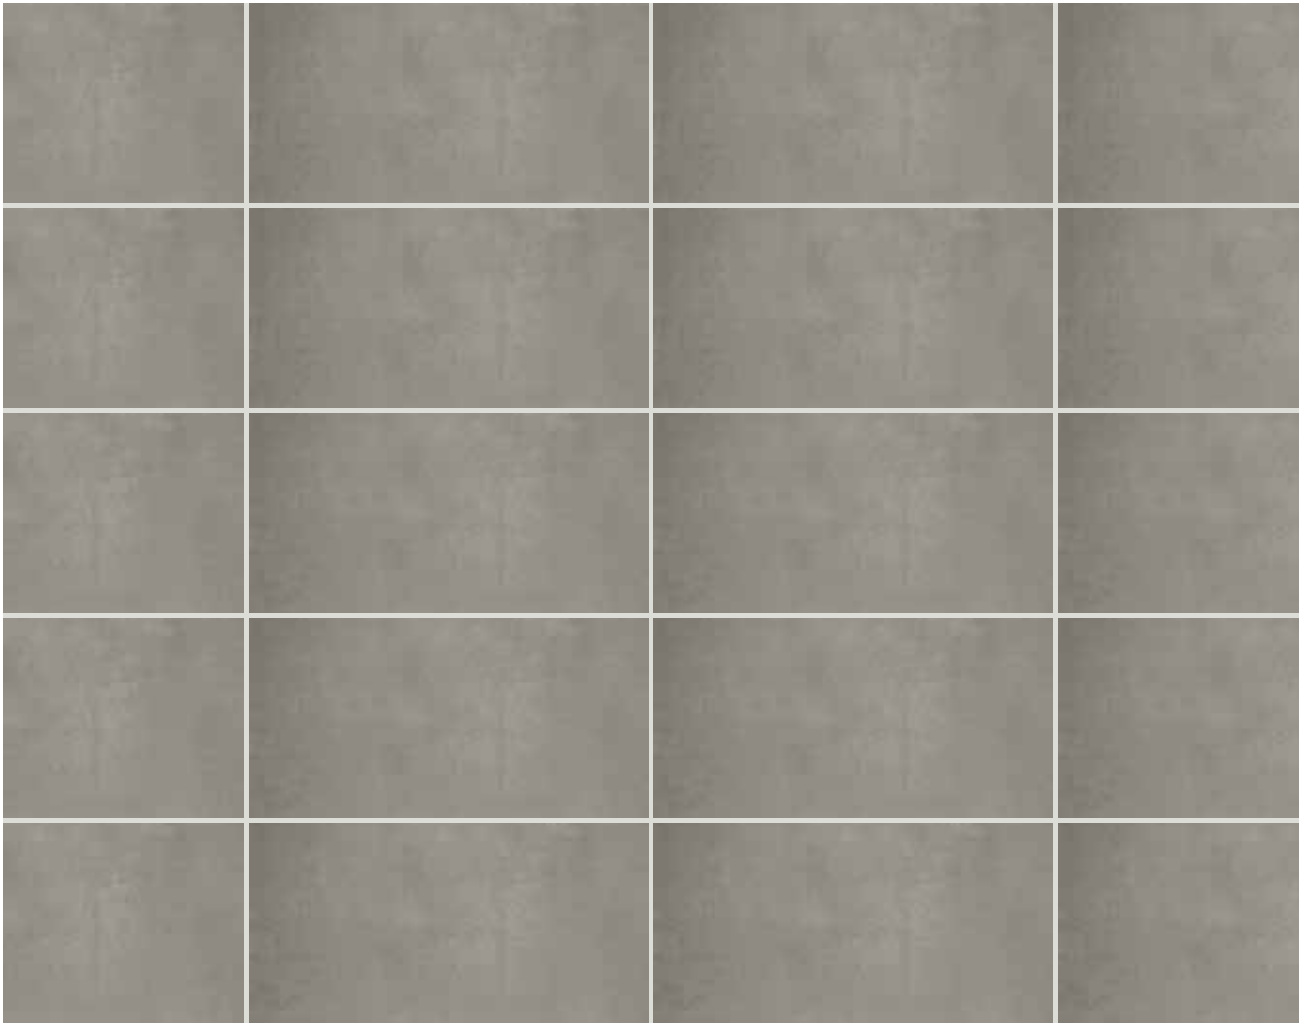

anthracite
matte

.....

Baya is an inspired choice for those interested in a more urban look. Combining stone and concrete subtleties, this porcelain tile is particularly well-suited to open-concept spaces. Its light veining also makes it perfect for wall accents in showers or wall coverings around fireplaces. The four colours offer a range of possibilities for creating different moods in industrial and contemporary spaces.