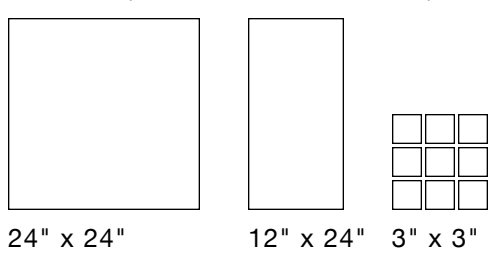

Lithium

PORCELAIN

.....

This collection is inspired by natural stone and is available in two formats and a mosaic. The neutral colour palette and accented veining is perfect for kitchens and bathrooms. This is a style that can't be ignored!

Formats (rectified / non-modular):