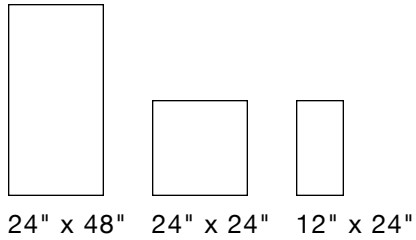

Formats (rectified):